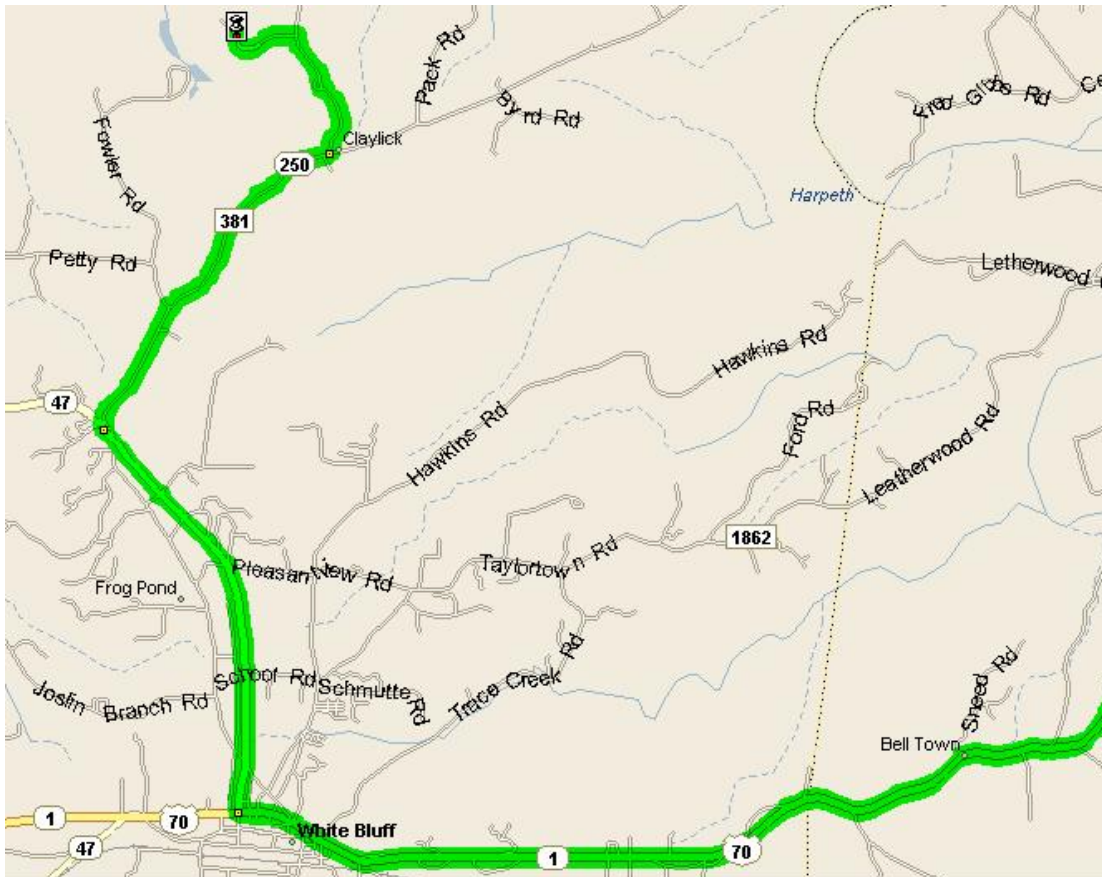

Hillmont Camp

975 Hillmont Camp Road

White Bluff, TN 37187

(615) 797-3616

- From Nashville, Go I-40 west towards Memphis (Exit 192)
- Go right (north) on McCrory Lane and go 1.4 miles to Highway 70
- Turn left (west) onto Highway 70 and go 13.4 miles to Charles Speight Highway (Highway 47)
- Turn right onto Charles Speight Highway (Highway 47) and go to Highway 250
- Turn right onto Highway 250 and go 2 miles to Nosegay Road (just past Bible Baptist Church)
- Turn left onto and go 1 mile to Camp Hillmont Camp Road on the left.
- Go straight back onto the gravel road into Camp Hillmont.